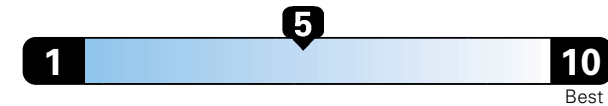

This vehicle emits 387 grams CO2 per mile. The best emits 0 grams per mile (tailpipe only). Producing and distributing fuel also creates emissions; learn more at fuelconomy.gov.

Actual results will vary for many reasons, including driving conditions and how you drive and maintain your vehicle. The average new vehicle gets 27 MPG and cost $7,500 to fuel over 5 years. Cost estimates are based on 15,000 miles per year at $2.70 per gallon. MPGe is miles per gasoline gallon equivalent. Vehicle emissions are a significant cause of climate change and smog.

fuelconomy.gov

Calculate personalized estimates and compare vehicles