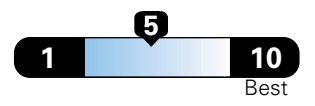

This vehicle emits 387 grams CO2 per mile. The best emits 0 grams per mile (tailpipe only). Producing and distributing fuel also creates emissions; learn more at fuelconomy.gov.

Actual results will vary for many reasons, including driving conditions and how you drive and maintain your vehicle. The average new vehicle gets 27 MPG and cost $7,500 to fuel over 5 years. Cost estimates are based on 15,000 miles per year at $2.70 per gallon. MPGe is miles per gasoline gallon equivalent. Vehicle emissions are a significant cause of climate change and smog.

fuelconomy.gov

Calculate personalized estimates and compare vehicles